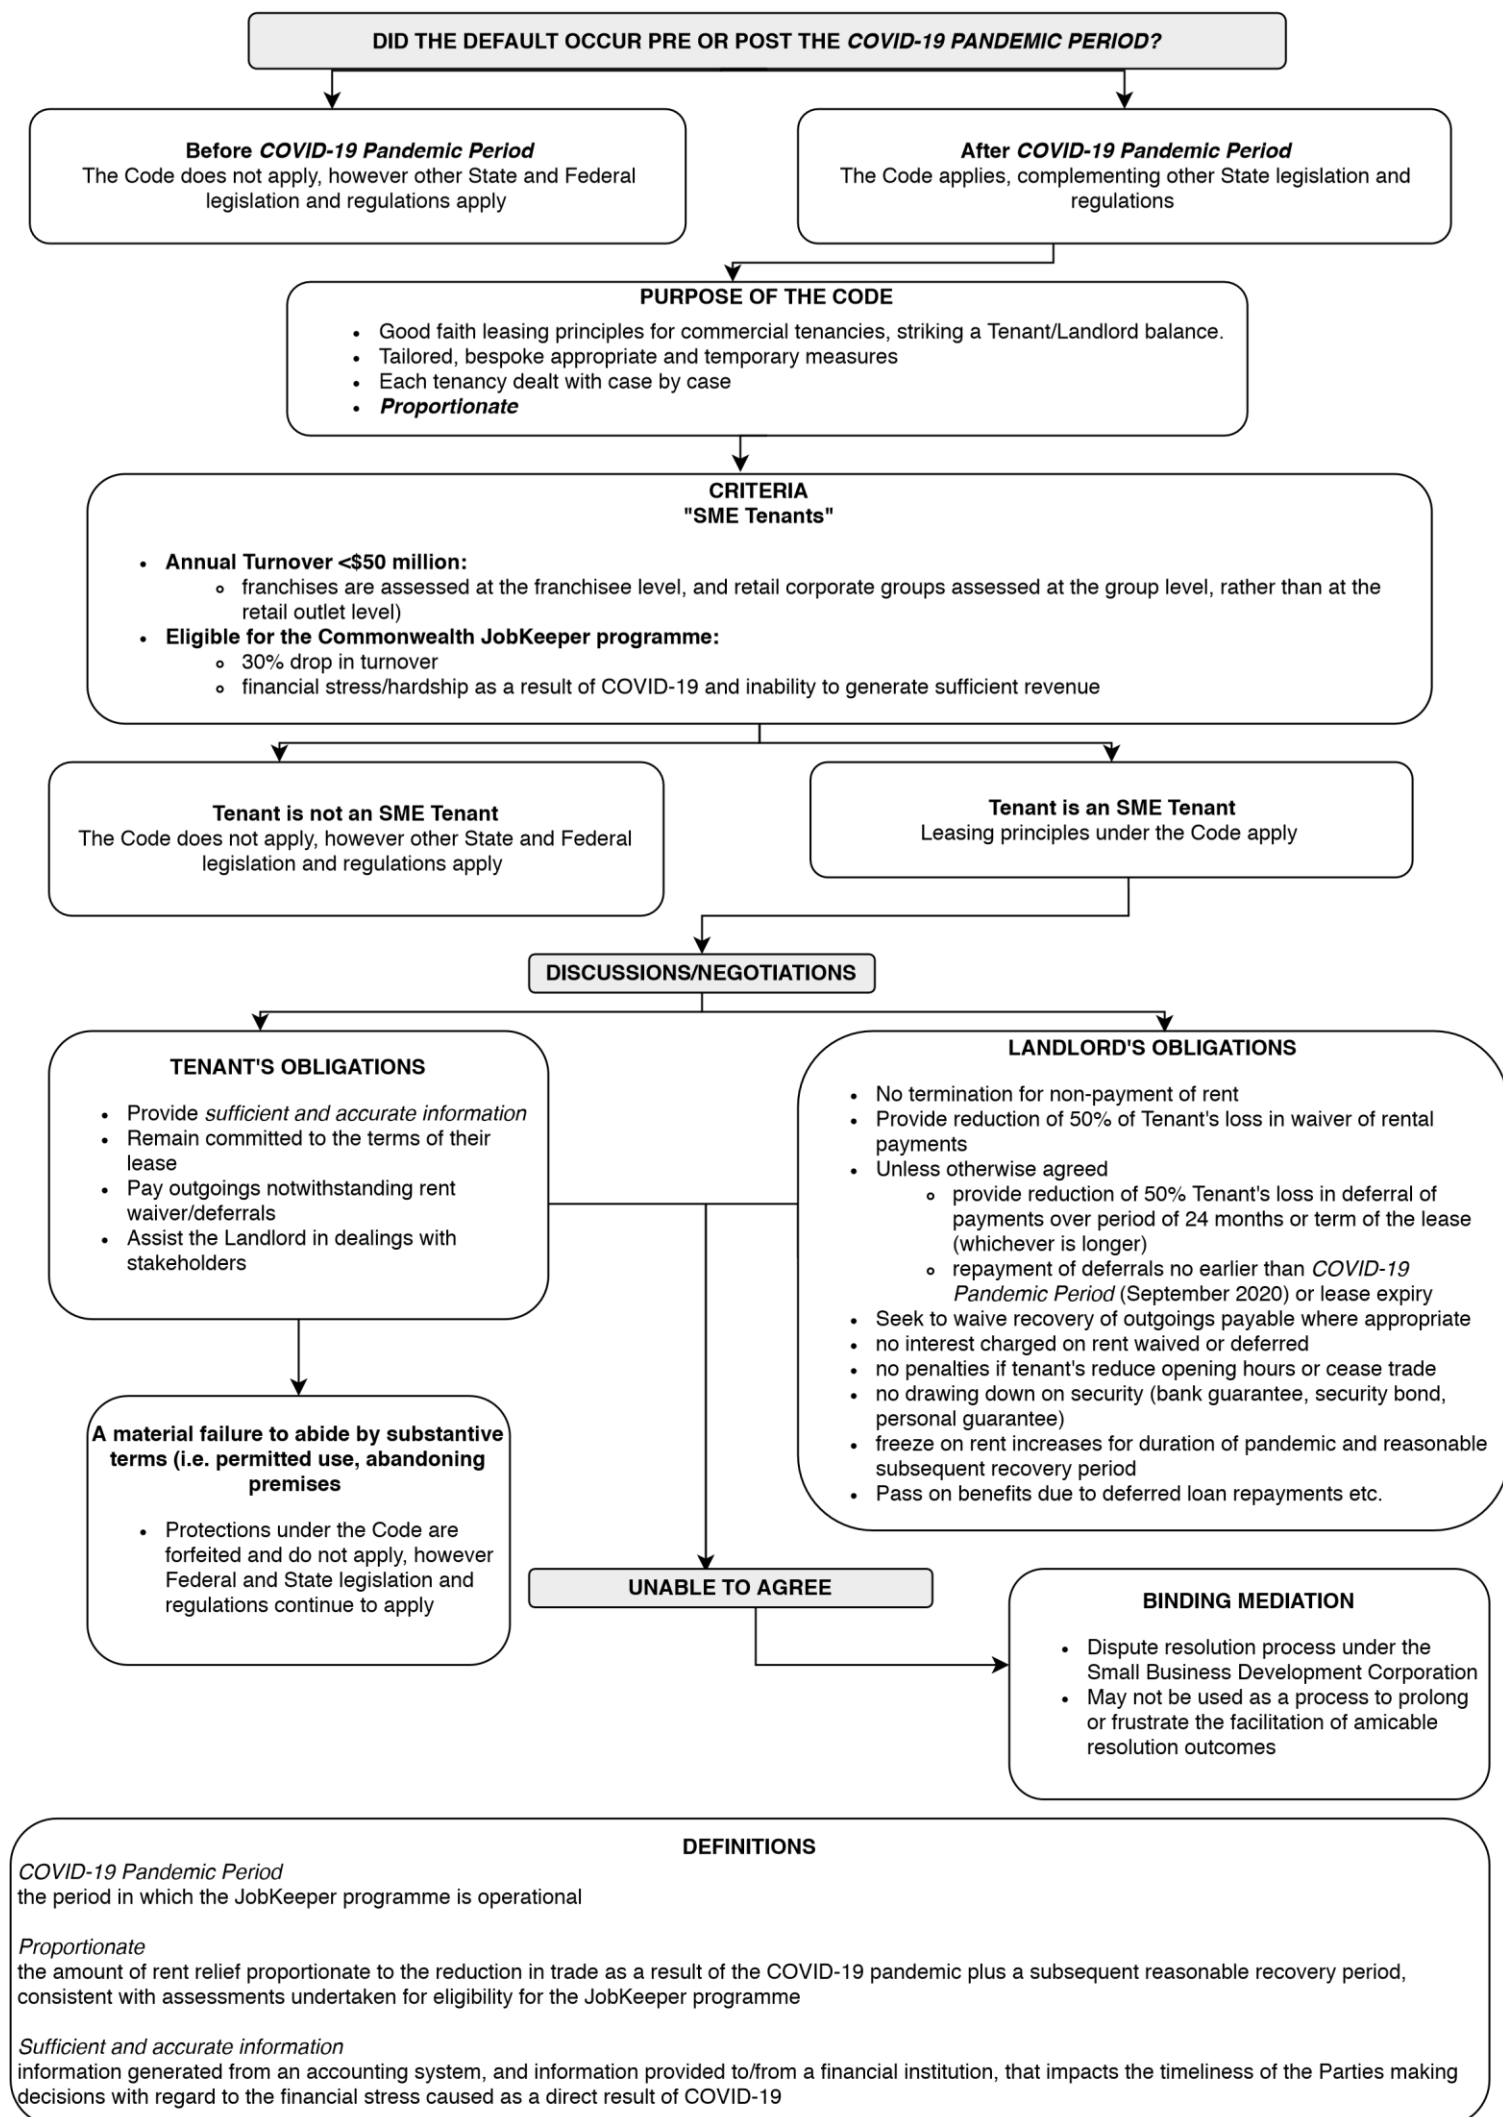

For more information contact at [www.integrallegal.com.au](http://www.integrallegal.com.au) or 08 9218 8588

**DISCLAIMER:** This Flow Chart was prepared by Integra Legal and we have taken great care to ensure the accuracy of the contents. However, it is written in general terms and you are strongly recommended to seek specific professional advice before taking any action based on the information it contains.